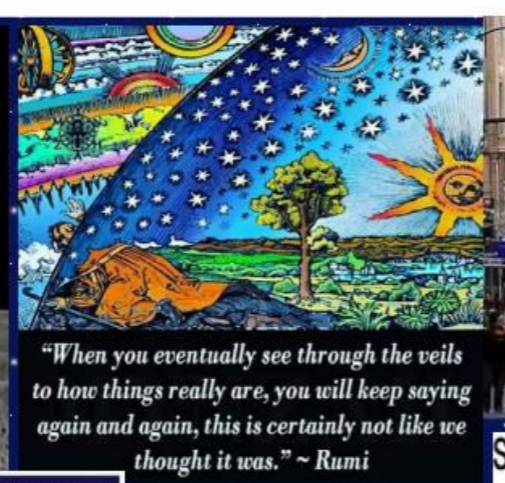

False Flag

ALL THE WORLD'S A STAGE

N.A.S.A. NEVER A SPACE AGENCY

"When you eventually see through the veils to how things really are, you will keep saying again and again, this is certainly not like we thought it was." ~ Rumi

Below is a screenshot from a video taken from a camera aboard the U-2 launched on October 24, 1946. It shows a little bit longer view of the horizon. The published picture above, was cropped to show a shorter horizon than is depicted in the video.