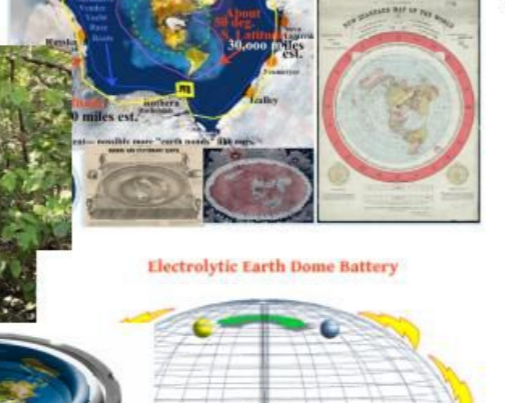

THE GLOBE LIE

You are spinning 1000 mph
You flying through space 66,000 mph
You are upside down and rightside up
You are in an endless universe
The Sun is 92M miles away and is nuclear
The Moon is 250K miles and can be landed on
The atmosphere is stuck to Earth as it spins
There are billions of Earth-like planets
The Sun is the same as the stars
Stars are trillions to quintillions of miles away
We could be struck any moment by a meteor
You are accidental and a product of stardust
You are a product of evolution

FLAT

Table with 2 columns: statute miles and inches. Values range from 1 to 120 statute miles, with corresponding inches from 32 to 666.

ALL CGI No Real Photos

This is how the light would reach us from 93,000,000 million miles away