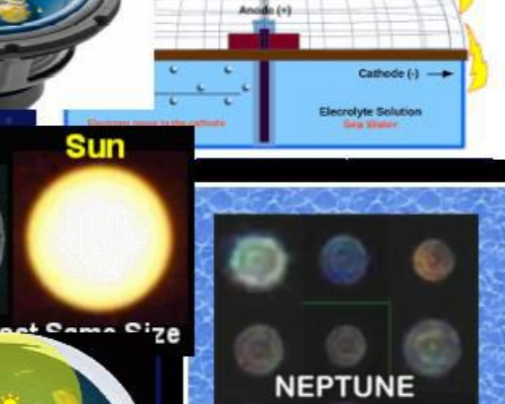

FLAT

Table with 2 columns: statute miles and inches. Values range from 1 to 120 statute miles, with corresponding inches from 32 to 666.

ALL CGI No Real Photos

This is how the light would reach us from 93,000,000 million miles away