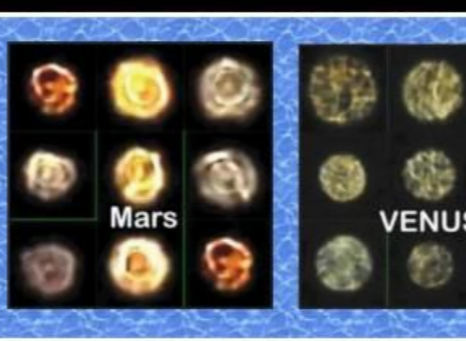

FLAT

Table with 2 columns: statute miles and inches. Values range from 1 to 120 statute miles, with corresponding inches from 32 to 666.

ALL CGI No Real Photos

This is how the light would reach us from 93,000,000 million miles away